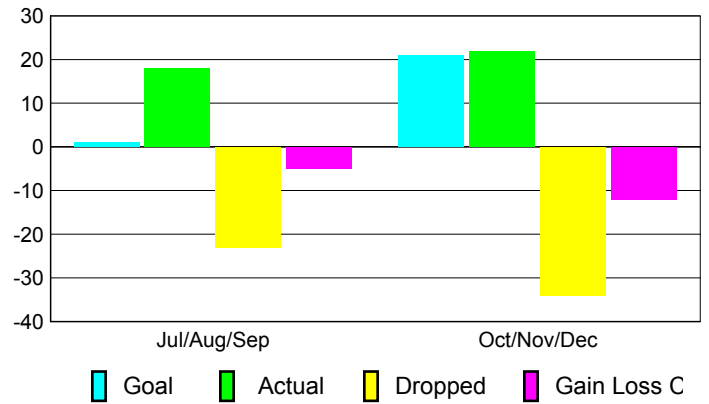

Membership Results 2010-2011

Goal, New, Dropped, Gain/Loss