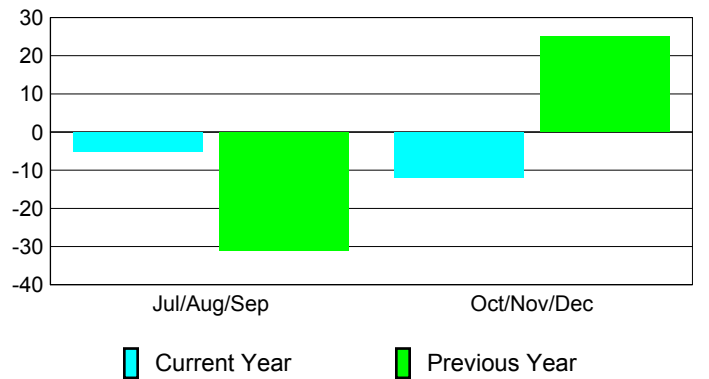

Comparison of Membership Gain/Loss

Current Year Compared to the Previous Year